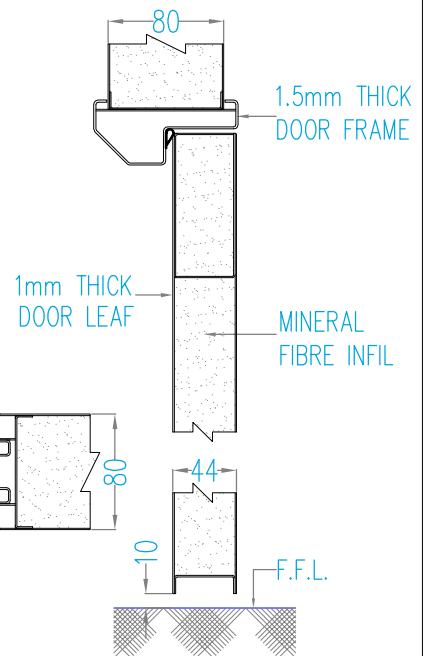

GLAZED TO DOOR FRAME

DOUBLE DOOR UNIT

HEAD DETAIL

CEILING CONNECTION-SOLID

CEILING CONNECTION-GLAZED

CEILING CONNECTION-DOOR

PANEL BASES

ALUMINIUM BASE

RECESSED BASE

FLUSH BASE

PANEL CONNECTIONS

MALE FEMALE JOINT

PILASTER JOINT-SOLID TO SOLID

PILASTER JOINT-SOLID TO GLAZED

PILASTER JOINT-GLAZED TO GLAZED

PANEL TYPES

DOOR DESIGN

- F - Full Solid
- HG - Half Glaze
- FG - Full Glaze
- GTB - Glaze Top and Bottom
- VS - Vision Square(300mmx300mm)
- VR - Vision Round(300mm dia)
- VR1 - Vision Rectangle
- VR2 - Vision Rectangle

Other designs available to individual clients specifications

DOOR HANDING

SINGLE DOOR UNIT

WALL CONNECTIONS

SOLID TO WALL

GLAZED TO WALL

HALF GLAZED PANEL

ELECTRICAL CUTOUTS