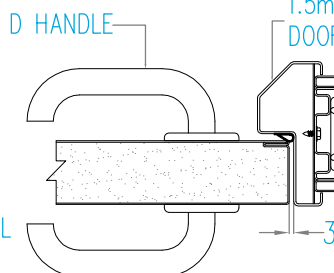

GLAZED TO DOOR FRAME

DOUBLE DOOR UNIT

HEAD DETAIL

CEILING CONNECTION-SOLID

CEILING CONNECTION-GLAZED

CEILING CONNECTION-DOOR

PANEL BASES

ALUMINIUM BASE

RECESSED BASE

FLUSH BASE

PANEL CONNECTIONS

MALE FEMALE JOINT

PILASTER JOINT-SOLID TO SOLID

PILASTER JOINT-SOLID TO GLAZED

PILASTER JOINT-GLAZED TO GLAZED

PANEL TYPES

DOOR DESIGN

- F - Full Solid
- HG - Half Glaze
- FG - Full Glaze
- GTB - Glaze Top and Bottom
- VS - Vision Square(300mmx300mm)
- VR - Vision Round(300mm dia)
- VR1 - Vision Rectangle
- VR2 - Vision Rectangle

Other designs available to individual clients specifications

DOOR HANDING

SINGLE DOOR UNIT

WALL CONNECTIONS

SOLID TO WALL

GLAZED TO WALL

HALF GLAZED PANEL

ELECTRICAL CUTOUTS