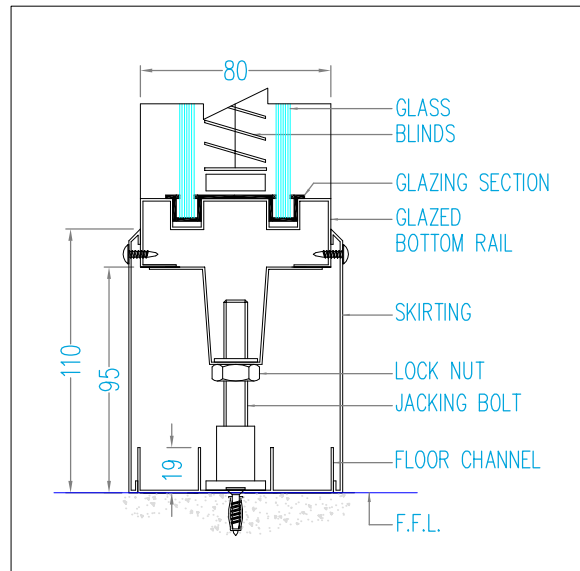

CORNER CONNECTIONS

CORNER COVER

CORNER TO DOOR FRAME

CORNER TO DOOR FRAME

90° CORNER

DOOR DETAIL

OVER PANEL-SOLID

OVER PANEL-GLAZED

GLAZED TO DOOR FRAME

DOUBLE DOOR UNIT

HEAD DETAIL

CEILING CONNECTION-SOLID

CEILING CONNECTION-GLAZED

CEILING CONNECTION-DOOR

PANEL BASES

ALUMINIUM BASE

RECESSED BASE

FLUSH BASE

PANEL CONNECTIONS

MALE FEMALE JOINT

PILASTER JOINT-SOLID TO SOLID

PILASTER JOINT-SOLID TO GLAZED

PILASTER JOINT-GLAZED TO GLAZED

PANEL TYPES

DOOR DESIGN

- F - Full Solid
- HG - Half Glaze
- FG - Full Glaze
- GTB - Glaze Top and Bottom
- VS - Vision Square(300mmx300mm)
- VR - Vision Round(300mm dia)
- VR1 - Vision Rectangle
- VR2 - Vision Rectangle