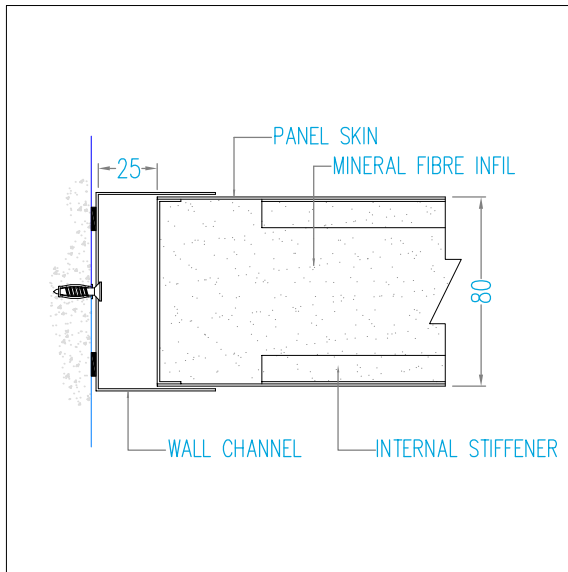

GLAZED TO DOOR FRAME

DOUBLE DOOR UNIT

HEAD DETAIL

CEILING CONNECTION-SOLID

CEILING CONNECTION-GLAZED

CEILING CONNECTION-DOOR

PANEL BASES

ALUMINIUM BASE

DOOR DESIGN

- F - Full Solid
- HG - Half Glaze
- FG - Full Glaze
- GTB - Glaze Top and Bottom
- VS - Vision Square(300mmx300mm)
- VR - Vision Round(300mm dia)
- VR1 - Vision Rectangle
- VR2 - Vision Rectangle

Other designs available to individual clients specifications

DOOR HANDING

SINGLE DOOR UNIT

WALL CONNECTIONS

SOLID TO WALL

GLAZED TO WALL

HALF GLAZED PANEL

ELECTRICAL CUTOUTS

SOLID WITH ELECTRICAL CUTOUTS