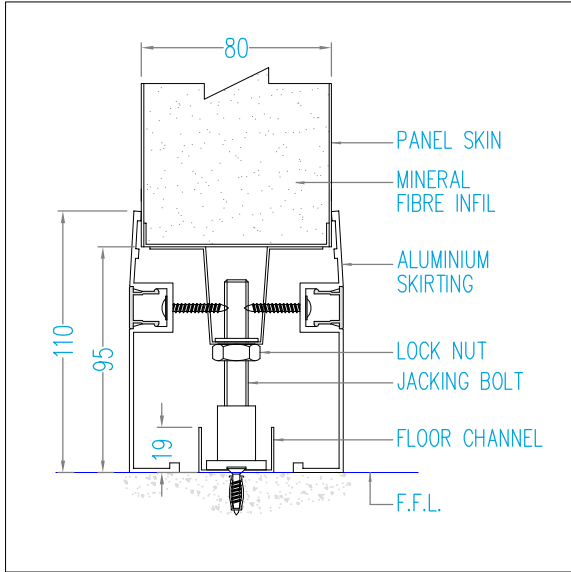

CORNER CONNECTIONS

CORNER COVER

CORNER TO DOOR FRAME

CORNER TO DOOR FRAME

90° CORNER

DOOR DETAIL

OVER PANEL-SOLID

OVER PANEL-GLAZED

GLAZED TO DOOR FRAME

DOUBLE DOOR UNIT

HEAD DETAIL

CEILING CONNECTION-SOLID

CEILING CONNECTION-GLAZED

CEILING CONNECTION-DOOR

PANEL BASES

ALUMINIUM BASE

RECESSED BASE

FLUSH BASE

PANEL CONNECTIONS

MALE FEMALE JOINT

PILASTER JOINT-SOLID TO SOLID

PILASTER JOINT-SOLID TO GLAZED

PILASTER JOINT-GLAZED TO GLAZED

PANEL TYPES

DOOR DESIGN

- F - Full Solid
- HG - Half Glaze
- FG - Full Glaze
- GTB - Glaze Top and Bottom
- VS - Vision Square(300mmx300mm)
- VR - Vision Round(300mm dia)
- VR1 - Vision Rectangle
- VR2 - Vision Rectangle