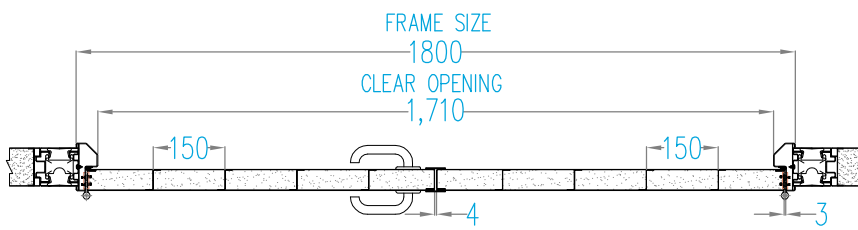

CORNER CONNECTIONS

CORNER COVER

CORNER TO DOOR FRAME

CORNER TO DOOR FRAME

90° CORNER

DOOR DETAIL

OVER PANEL-SOLID

OVER PANEL-GLAZED

GLAZED TO DOOR FRAME

DOUBLE DOOR UNIT

HEAD DETAIL

CEILING CONNECTION-SOLID

CEILING CONNECTION-GLAZED

CEILING CONNECTION-DOOR

PANEL BASES

ALUMINIUM BASE

RECESSED BASE

FLUSH BASE

PANEL CONNECTIONS

MALE FEMALE JOINT

PILASTER JOINT-SOLID TO SOLID

PILASTER JOINT-SOLID TO GLAZED

PILASTER JOINT-GLAZED TO GLAZED

PANEL TYPES

DOOR DESIGN

- F - Full Solid
- HG - Half Glaze
- FG - Full Glaze
- GTB - Glaze Top and Bottom
- VS - Vision Square(300mmx300mm)
- VR - Vision Round(300mm dia)
- VR1 - Vision Rectangle
- VR2 - Vision Rectangle