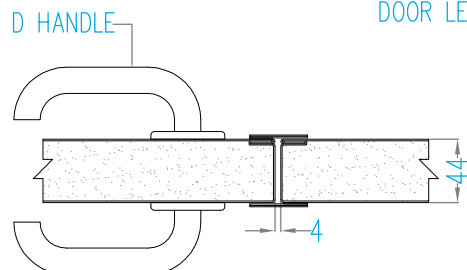

CORNER CONNECTIONS

CORNER COVER

CORNER TO DOOR FRAME

CORNER TO DOOR FRAME

90° CORNER

DOOR DETAIL

OVER PANEL-SOLID

OVER PANEL-GLAZED

GLAZED TO DOOR FRAME

DOUBLE DOOR UNIT

HEAD DETAIL

CEILING CONNECTION-SOLID

CEILING CONNECTION-GLAZED

CEILING CONNECTION-DOOR

PANEL BASES

ALUMINIUM BASE

RECESSED BASE

FLUSH BASE

PANEL CONNECTIONS

MALE FEMALE JOINT

PILASTER JOINT-SOLID TO SOLID

PILASTER JOINT-SOLID TO GLAZED

PILASTER JOINT-GLAZED TO GLAZED

PANEL TYPES

DOOR DESIGN

- F - Full Solid
- HG - Half Glaze
- FG - Full Glaze
- GTB - Glaze Top and Bottom
- VS - Vision Square(300mmx300mm)
- VR - Vision Round(300mm dia)
- VR1 - Vision Rectangle
- VR2 - Vision Rectangle