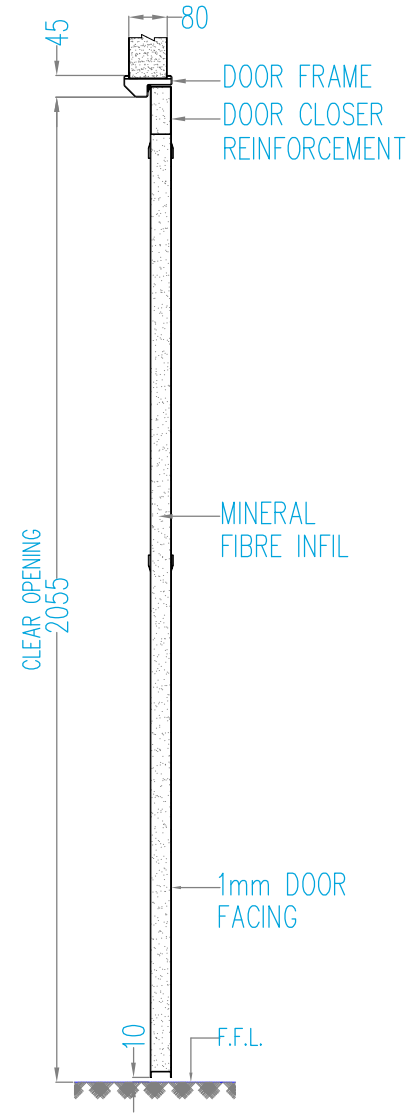

CORNER CONNECTIONS

CORNER COVER

CORNER TO DOOR FRAME

CORNER TO DOOR FRAME

90° CORNER

DOOR DETAIL

OVER PANEL-SOLID

OVER PANEL-GLAZED

GLAZED TO DOOR FRAME

DOUBLE DOOR UNIT

HEAD DETAIL

CEILING CONNECTION-SOLID

CEILING CONNECTION-GLAZED

CEILING CONNECTION-DOOR

PANEL BASES

ALUMINIUM BASE

RECESSED BASE

FLUSH BASE

PANEL CONNECTIONS

MALE FEMALE JOINT

PILASTER JOINT-SOLID TO SOLID

PILASTER JOINT-SOLID TO GLAZED

PILASTER JOINT-GLAZED TO GLAZED

PANEL TYPES

DOOR DESIGN

- F - Full Solid
- HG - Half Glaze
- FG - Full Glaze
- GTB - Glaze Top and Bottom
- VS - Vision Square(300mmx300mm)
- VR - Vision Round(300mm dia)
- VR1 - Vision Rectangle
- VR2 - Vision Rectangle