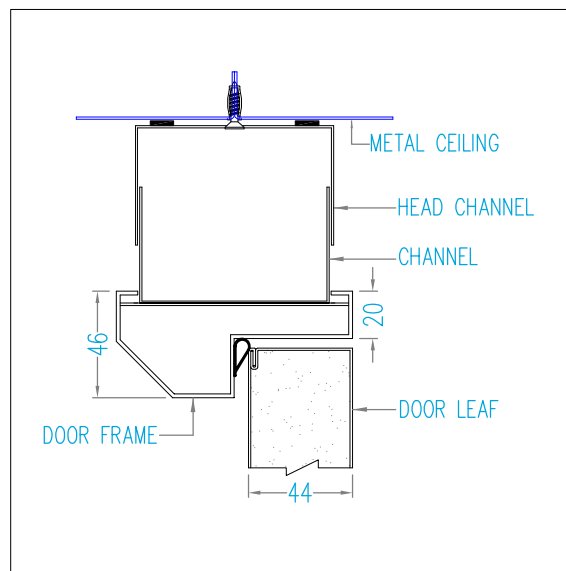

CORNER CONNECTIONS

CORNER COVER

CORNER TO DOOR FRAME

CORNER TO DOOR FRAME

90° CORNER

DOOR DETAIL

OVER PANEL-SOLID

OVER PANEL-GLAZED

GLAZED TO DOOR FRAME

DOUBLE DOOR UNIT

HEAD DETAIL

CEILING CONNECTION-SOLID

CEILING CONNECTION-GLAZED

CEILING CONNECTION-DOOR

PANEL BASES

ALUMINIUM BASE

RECESSED BASE

FLUSH BASE

PANEL CONNECTIONS

MALE FEMALE JOINT

PILASTER JOINT-SOLID TO SOLID

PILASTER JOINT-SOLID TO GLAZED

PILASTER JOINT-GLAZED TO GLAZED

PANEL TYPES

DOOR DESIGN

- F - Full Solid
- HG - Half Glaze
- FG - Full Glaze
- GTB - Glaze Top and Bottom
- VS - Vision Square(300mmx300mm)
- VR - Vision Round(300mm dia)
- VR1 - Vision Rectangle
- VR2 - Vision Rectangle