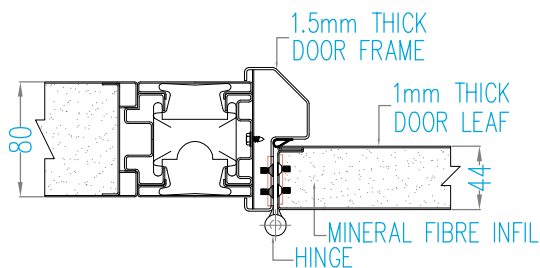

CORNER CONNECTIONS

CORNER COVER

CORNER TO DOOR FRAME

CORNER TO DOOR FRAME

90° CORNER

DOOR DETAIL

OVER PANEL-SOLID

OVER PANEL-GLAZED

GLAZED TO DOOR FRAME

DOUBLE DOOR UNIT

HEAD DETAIL

CEILING CONNECTION-SOLID

CEILING CONNECTION-GLAZED

CEILING CONNECTION-DOOR

PANEL BASES

ALUMINIUM BASE

DOOR DESIGN

- F - Full Solid
- HG - Half Glaze
- FG - Full Glaze
- GTB - Glaze Top and Bottom
- VS - Vision Square(300mmx300mm)
- VR - Vision Round(300mm dia)
- VR1 - Vision Rectangle
- VR2 - Vision Rectangle