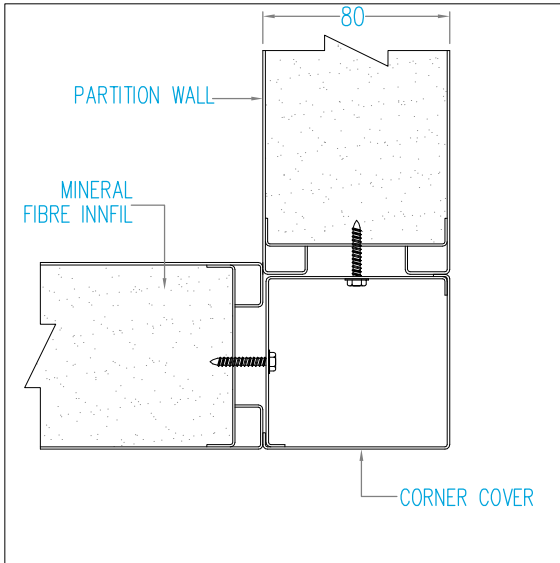

CORNER CONNECTIONS

CORNER COVER

CORNER TO DOOR FRAME

CORNER TO DOOR FRAME

90° CORNER

DOOR DETAIL

OVER PANEL-SOLID

OVER PANEL-GLAZED

GLAZED TO DOOR FRAME

DOUBLE DOOR UNIT

HEAD DETAIL

CEILING CONNECTION-SOLID

CEILING CONNECTION-GLAZED

CEILING CONNECTION-DOOR

PANEL BASES

ALUMINIUM BASE

RECESSED BASE

FLUSH BASE

PANEL CONNECTIONS

MALE FEMALE JOINT

PILASTER JOINT-SOLID TO SOLID

PILASTER JOINT-SOLID TO GLAZED

PILASTER JOINT-GLAZED TO GLAZED

PANEL TYPES

DOOR DESIGN

- F - Full Solid
- HG - Half Glaze
- FG - Full Glaze
- GTB - Glaze Top and Bottom
- VS - Vision Square(300mmx300mm)
- VR - Vision Round(300mm dia)
- VR1 - Vision Rectangle
- VR2 - Vision Rectangle