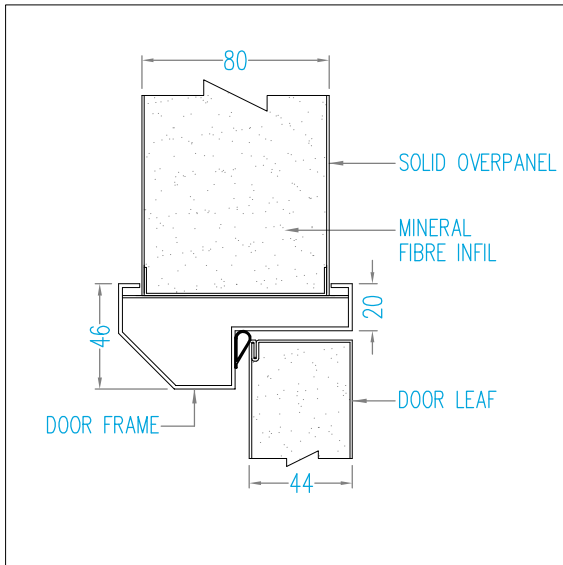

CORNER CONNECTIONS

CORNER COVER

CORNER TO DOOR FRAME

CORNER TO DOOR FRAME

90° CORNER

DOOR DETAIL

OVER PANEL-SOLID

OVER PANEL-GLAZED

GLAZED TO DOOR FRAME

DOUBLE DOOR UNIT

HEAD DETAIL

CEILING CONNECTION-SOLID

CEILING CONNECTION-GLAZED

CEILING CONNECTION-DOOR

PANEL BASES

ALUMINIUM BASE