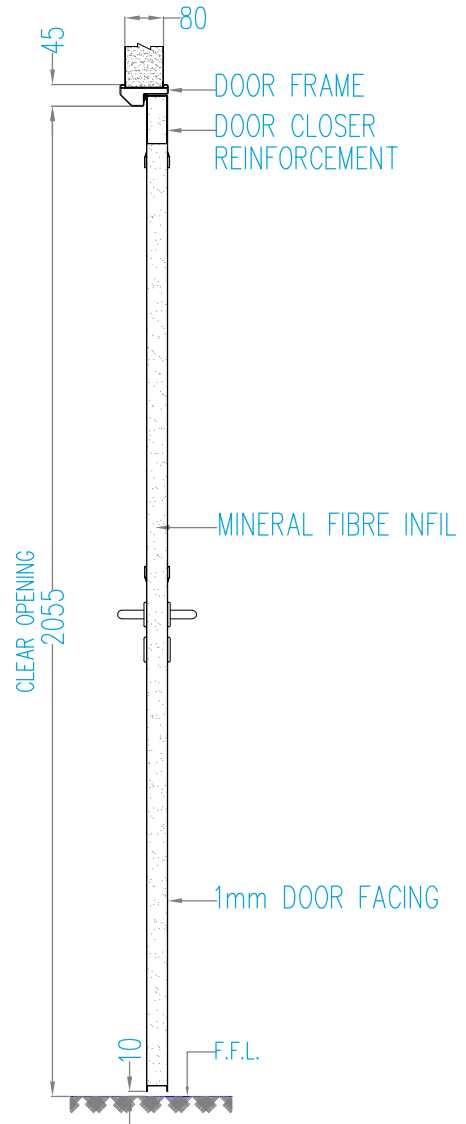

CORNER CONNECTIONS

CORNER COVER

CORNER TO DOOR FRAME

CORNER TO DOOR FRAME

90° CORNER

DOOR DETAIL

OVER PANEL-SOLID

OVER PANEL-GLAZED

GLAZED TO DOOR FRAME

DOUBLE DOOR UNIT

HEAD DETAIL

CEILING CONNECTION-SOLID

CEILING CONNECTION-GLAZED

CEILING CONNECTION-DOOR

PANEL BASES

ALUMINIUM BASE

DOOR DESIGN

- F - Full Solid
- HG - Half Glaze
- FG - Full Glaze
- GTB - Glaze Top and Bottom
- VS - Vision Square(300mmx300mm)
- VR - Vision Round(300mm dia)
- VR1 - Vision Rectangle
- VR2 - Vision Rectangle

Other designs available to individual clients specifications

DOOR HANDING

SINGLE DOOR UNIT

WALL CONNECTIONS

SOLID TO WALL

GLAZED TO WALL

HALF GLAZED PANEL

ELECTRICAL CUTOUTS