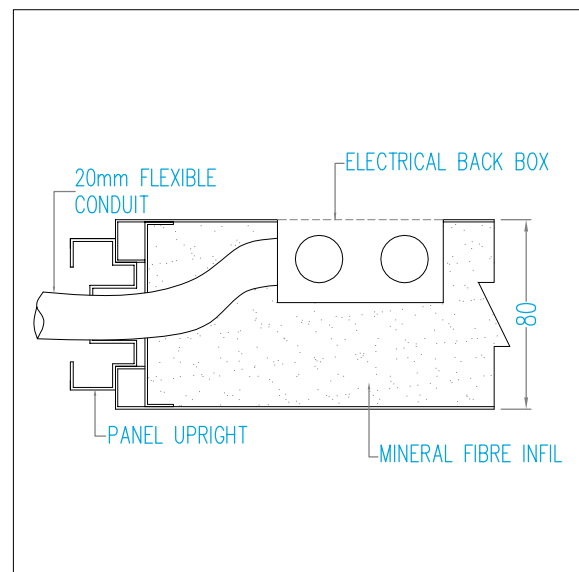

GLAZED TO DOOR FRAME

DOUBLE DOOR UNIT

HEAD DETAIL

CEILING CONNECTION-SOLID

CEILING CONNECTION-GLAZED

CEILING CONNECTION-DOOR

PANEL BASES

ALUMINIUM BASE

DOOR DESIGN

- F - Full Solid
- HG - Half Glaze
- FG - Full Glaze
- GTB - Glaze Top and Bottom
- VS - Vision Square(300mmx300mm)
- VR - Vision Round(300mm dia)
- VR1 - Vision Rectangle
- VR2 - Vision Rectangle

Other designs available to individual clients specifications

DOOR HANDING

SINGLE DOOR UNIT

WALL CONNECTIONS

SOLID TO WALL

GLAZED TO WALL

HALF GLAZED PANEL

ELECTRICAL CUTOUTS

SOLID WITH ELECTRICAL CUTOUTS