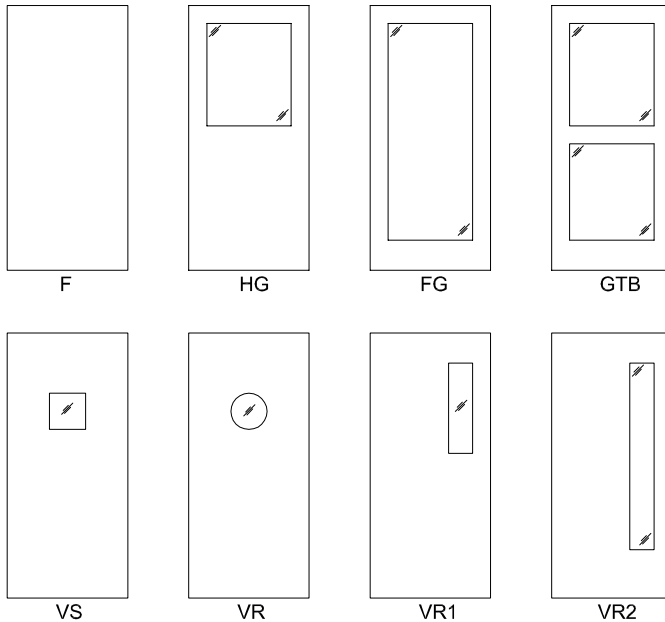

CORNER CONNECTIONS

CORNER COVER

CORNER TO DOOR FRAME

CORNER TO DOOR FRAME

90° CORNER

DOOR DETAIL

OVER PANEL-SOLID

OVER PANEL-GLAZED

GLAZED TO DOOR FRAME

DOUBLE DOOR UNIT

HEAD DETAIL

CEILING CONNECTION-SOLID

CEILING CONNECTION-GLAZED

CEILING CONNECTION-DOOR

PANEL BASES

ALUMINIUM BASE

RECESSED BASE

FLUSH BASE

PANEL CONNECTIONS

MALE FEMALE JOINT

PILASTER JOINT-SOLID TO SOLID

PILASTER JOINT-SOLID TO GLAZED

PILASTER JOINT-GLAZED TO GLAZED

PANEL TYPES

DOOR DESIGN

- F - Full Solid
- HG - Half Glaze
- FG - Full Glaze
- GTB - Glaze Top and Bottom
- VS - Vision Square(300mmx300mm)
- VR - Vision Round(300mm dia)
- VR1 - Vision Rectangle
- VR2 - Vision Rectangle