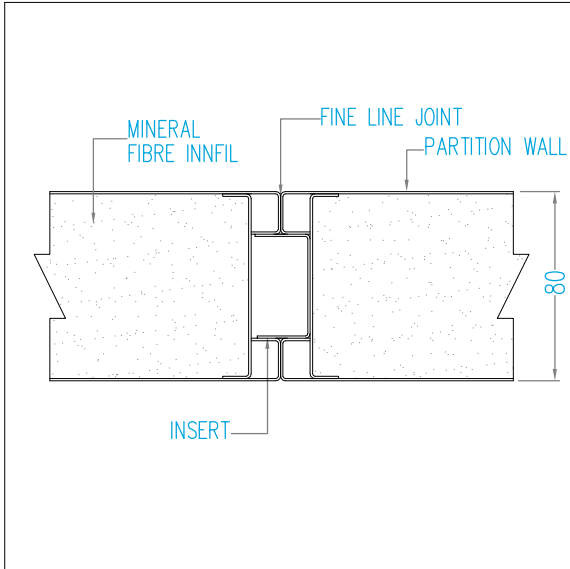

CORNER CONNECTIONS

CORNER COVER

CORNER TO DOOR FRAME

CORNER TO DOOR FRAME

90° CORNER

DOOR DETAIL

OVER PANEL-SOLID

OVER PANEL-GLAZED

GLAZED TO DOOR FRAME

DOUBLE DOOR UNIT

HEAD DETAIL

CEILING CONNECTION-SOLID

CEILING CONNECTION-GLAZED

CEILING CONNECTION-DOOR

PANEL BASES

ALUMINIUM BASE

RECESSED BASE

FLUSH BASE

PANEL CONNECTIONS

MALE FEMALE JOINT

PILASTER JOINT-SOLID TO SOLID

PILASTER JOINT-SOLID TO GLAZED

PILASTER JOINT-GLAZED TO GLAZED

PANEL TYPES

DOOR DESIGN

- F - Full Solid
- HG - Half Glaze
- FG - Full Glaze
- GTB - Glaze Top and Bottom
- VS - Vision Square(300mmx300mm)
- VR - Vision Round(300mm dia)
- VR1 - Vision Rectangle
- VR2 - Vision Rectangle