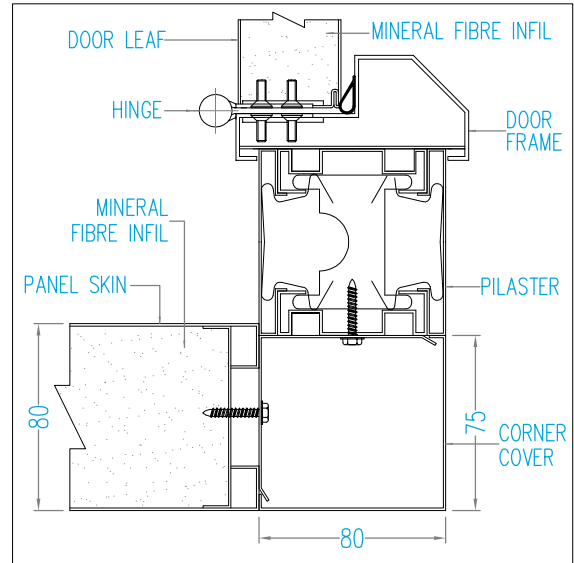

CORNER CONNECTIONS

CORNER COVER

CORNER TO DOOR FRAME

CORNER TO DOOR FRAME

90° CORNER

DOOR DETAIL

OVER PANEL-SOLID

OVER PANEL-GLAZED

GLAZED TO DOOR FRAME

DOUBLE DOOR UNIT

HEAD DETAIL

CEILING CONNECTION-SOLID

CEILING CONNECTION-GLAZED

CEILING CONNECTION-DOOR

PANEL BASES

ALUMINIUM BASE

RECESSED BASE

FLUSH BASE

PANEL CONNECTIONS

MALE FEMALE JOINT

PILASTER JOINT-SOLID TO SOLID

PILASTER JOINT-SOLID TO GLAZED

PILASTER JOINT-GLAZED TO GLAZED

PANEL TYPES

DOOR DESIGN

- F - Full Solid
- HG - Half Glaze
- FG - Full Glaze
- GTB - Glaze Top and Bottom
- VS - Vision Square(300mmx300mm)
- VR - Vision Round(300mm dia)
- VR1 - Vision Rectangle
- VR2 - Vision Rectangle