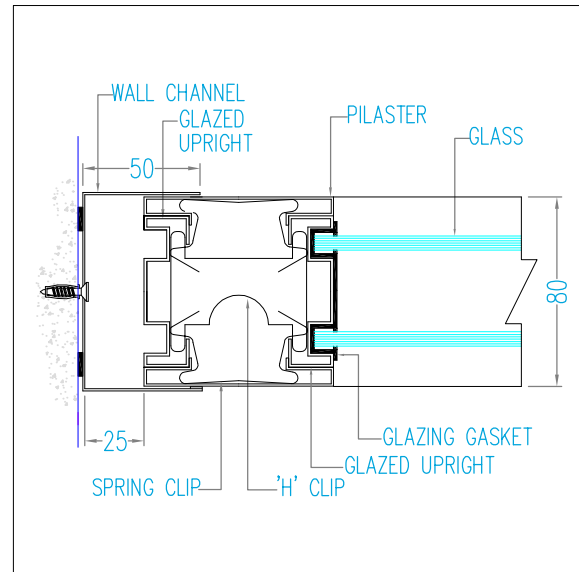

GLAZED TO DOOR FRAME

DOUBLE DOOR UNIT

HEAD DETAIL

CEILING CONNECTION-SOLID

CEILING CONNECTION-GLAZED

CEILING CONNECTION-DOOR

PANEL BASES

ALUMINIUM BASE

DOOR DESIGN

- F - Full Solid
- HG - Half Glaze
- FG - Full Glaze
- GTB - Glaze Top and Bottom
- VS - Vision Square(300mmx300mm)
- VR - Vision Round(300mm dia)
- VR1 - Vision Rectangle
- VR2 - Vision Rectangle

Other designs available to individual clients specifications

DOOR HANDING

SINGLE DOOR UNIT

WALL CONNECTIONS

SOLID TO WALL

GLAZED TO WALL

HALF GLAZED PANEL

ELECTRICAL CUTOUTS

SOLID WITH ELECTRICAL CUTOUTS