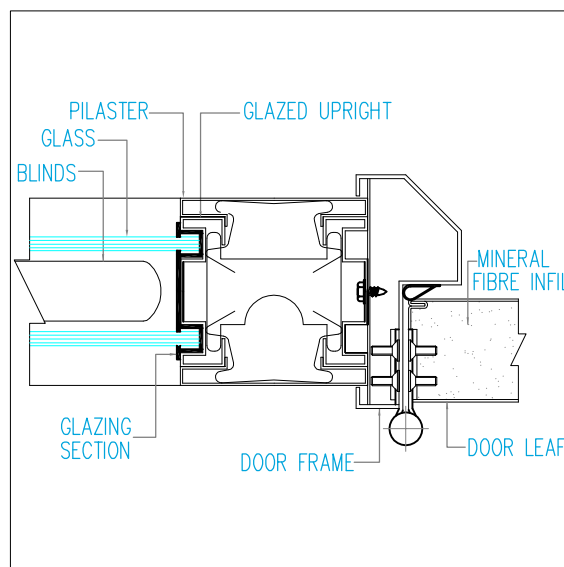

CORNER CONNECTIONS

CORNER COVER

CORNER TO DOOR FRAME

CORNER TO DOOR FRAME

90° CORNER

DOOR DETAIL

OVER PANEL-SOLID

OVER PANEL-GLAZED

GLAZED TO DOOR FRAME

DOUBLE DOOR UNIT

HEAD DETAIL

CEILING CONNECTION-SOLID

CEILING CONNECTION-GLAZED

CEILING CONNECTION-DOOR

PANEL BASES

ALUMINIUM BASE

RECESSED BASE

FLUSH BASE

PANEL CONNECTIONS

MALE FEMALE JOINT

PILASTER JOINT-SOLID TO SOLID

PILASTER JOINT-SOLID TO GLAZED

PILASTER JOINT-GLAZED TO GLAZED

PANEL TYPES

DOOR DESIGN

- F - Full Solid
- HG - Half Glaze
- FG - Full Glaze
- GTB - Glaze Top and Bottom
- VS - Vision Square(300mmx300mm)
- VR - Vision Round(300mm dia)
- VR1 - Vision Rectangle
- VR2 - Vision Rectangle