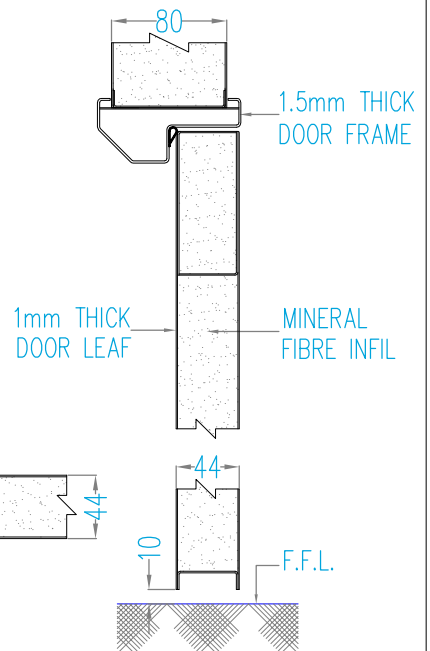

CORNER CONNECTIONS

CORNER COVER

CORNER TO DOOR FRAME

CORNER TO DOOR FRAME

90° CORNER

DOOR DETAIL

OVER PANEL-SOLID

OVER PANEL-GLAZED

GLAZED TO DOOR FRAME

DOUBLE DOOR UNIT

HEAD DETAIL

CEILING CONNECTION-SOLID

CEILING CONNECTION-GLAZED

CEILING CONNECTION-DOOR

PANEL BASES

ALUMINIUM BASE

RECESSED BASE

FLUSH BASE

PANEL CONNECTIONS

MALE FEMALE JOINT

PILASTER JOINT-SOLID TO SOLID

PILASTER JOINT-SOLID TO GLAZED

PILASTER JOINT-GLAZED TO GLAZED

PANEL TYPES

DOOR DESIGN

- F - Full Solid
- HG - Half Glaze
- FG - Full Glaze
- GTB - Glaze Top and Bottom
- VS - Vision Square(300mmx300mm)
- VR - Vision Round(300mm dia)
- VR1 - Vision Rectangle
- VR2 - Vision Rectangle