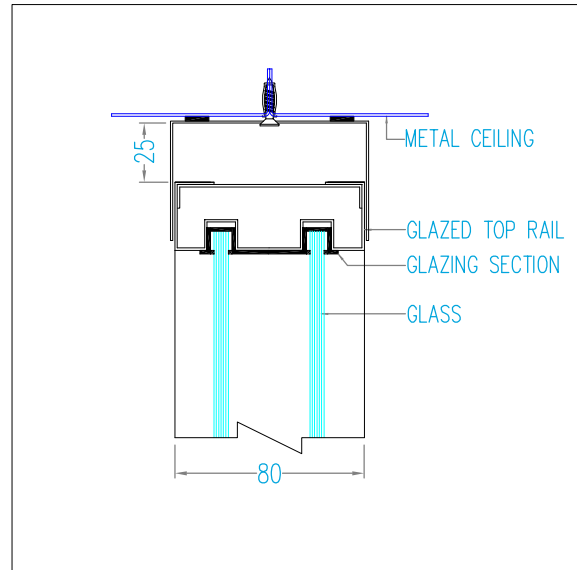

CORNER CONNECTIONS

CORNER COVER

CORNER TO DOOR FRAME

CORNER TO DOOR FRAME

90° CORNER

DOOR DETAIL

OVER PANEL-SOLID

OVER PANEL-GLAZED

GLAZED TO DOOR FRAME

DOUBLE DOOR UNIT

HEAD DETAIL

CEILING CONNECTION-SOLID

CEILING CONNECTION-GLAZED

CEILING CONNECTION-DOOR

PANEL BASES

ALUMINIUM BASE

RECESSED BASE

FLUSH BASE

PANEL CONNECTIONS

MALE FEMALE JOINT

PILASTER JOINT-SOLID TO SOLID

PILASTER JOINT-SOLID TO GLAZED

PILASTER JOINT-GLAZED TO GLAZED

PANEL TYPES

DOOR DESIGN

- F - Full Solid
- HG - Half Glaze
- FG - Full Glaze
- GTB - Glaze Top and Bottom
- VS - Vision Square(300mmx300mm)
- VR - Vision Round(300mm dia)
- VR1 - Vision Rectangle
- VR2 - Vision Rectangle