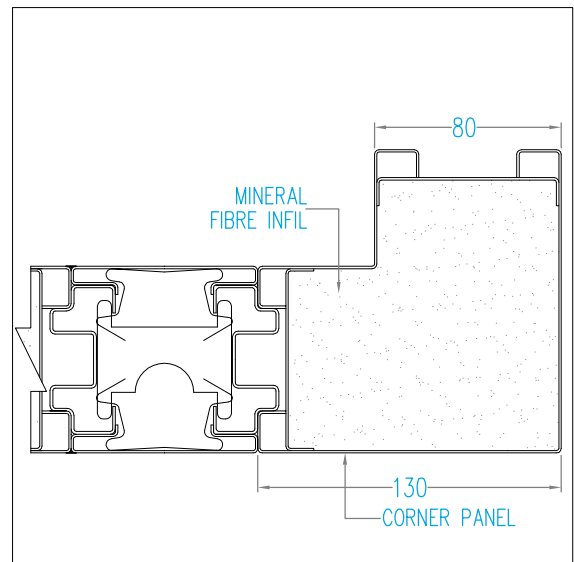

CORNER CONNECTIONS

CORNER COVER

CORNER TO DOOR FRAME

CORNER TO DOOR FRAME

90° CORNER

DOOR DETAIL

OVER PANEL-SOLID

OVER PANEL-GLAZED

GLAZED TO DOOR FRAME

DOUBLE DOOR UNIT

HEAD DETAIL

CEILING CONNECTION-SOLID

CEILING CONNECTION-GLAZED

CEILING CONNECTION-DOOR

PANEL BASES

ALUMINIUM BASE

RECESSED BASE

FLUSH BASE

PANEL CONNECTIONS

MALE FEMALE JOINT

PILASTER JOINT-SOLID TO SOLID

PILASTER JOINT-SOLID TO GLAZED

PILASTER JOINT-GLAZED TO GLAZED

PANEL TYPES

DOOR DESIGN

- F - Full Solid
- HG - Half Glaze
- FG - Full Glaze
- GTB - Glaze Top and Bottom
- VS - Vision Square(300mmx300mm)
- VR - Vision Round(300mm dia)
- VR1 - Vision Rectangle
- VR2 - Vision Rectangle