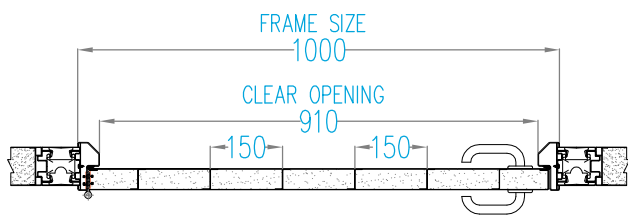

GLAZED TO DOOR FRAME

DOUBLE DOOR UNIT

HEAD DETAIL

CEILING CONNECTION-SOLID

CEILING CONNECTION-GLAZED

CEILING CONNECTION-DOOR

PANEL BASES

ALUMINIUM BASE

RECESSED BASE

FLUSH BASE

PANEL CONNECTIONS

MALE FEMALE JOINT

PILASTER JOINT-SOLID TO SOLID

PILASTER JOINT-SOLID TO GLAZED

PILASTER JOINT-GLAZED TO GLAZED

PANEL TYPES

DOOR DESIGN

- F - Full Solid
- HG - Half Glaze
- FG - Full Glaze
- GTB - Glaze Top and Bottom
- VS - Vision Square(300mmx300mm)
- VR - Vision Round(300mm dia)
- VR1 - Vision Rectangle
- VR2 - Vision Rectangle

Other designs available to individual clients specifications

DOOR HANDING

SINGLE DOOR UNIT

WALL CONNECTIONS

SOLID TO WALL

GLAZED TO WALL

HALF GLAZED PANEL

ELECTRICAL CUTOUTS