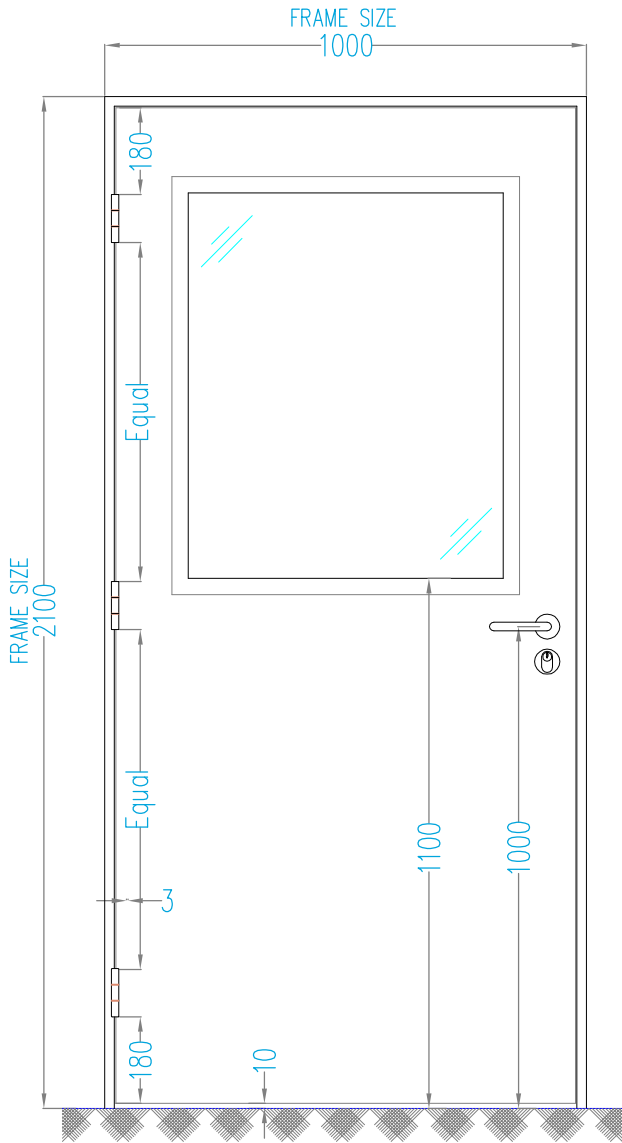

CORNER CONNECTIONS

CORNER COVER

CORNER TO DOOR FRAME

CORNER TO DOOR FRAME

90° CORNER

DOOR DETAIL

OVER PANEL-SOLID

OVER PANEL-GLAZED

GLAZED TO DOOR FRAME

DOUBLE DOOR UNIT

HEAD DETAIL

CEILING CONNECTION-SOLID

CEILING CONNECTION-GLAZED

CEILING CONNECTION-DOOR

PANEL BASES

ALUMINIUM BASE

DOOR DESIGN

- F - Full Solid
- HG - Half Glaze
- FG - Full Glaze
- GTB - Glaze Top and Bottom
- VS - Vision Square(300mmx300mm)
- VR - Vision Round(300mm dia)
- VR1 - Vision Rectangle
- VR2 - Vision Rectangle

Other designs available to individual clients specifications

DOOR HANDING

SINGLE DOOR UNIT

WALL CONNECTIONS

SOLID TO WALL

GLAZED TO WALL

HALF GLAZED PANEL

ELECTRICAL CUTOUTS