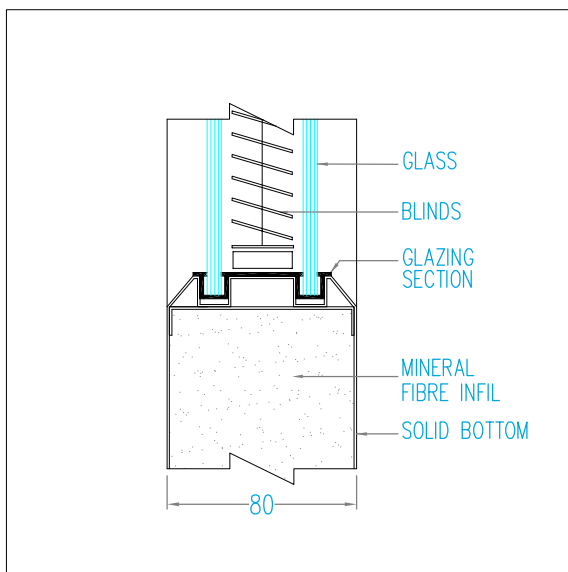

GLAZED TO DOOR FRAME

DOUBLE DOOR UNIT

HEAD DETAIL

CEILING CONNECTION-SOLID

CEILING CONNECTION-GLAZED

CEILING CONNECTION-DOOR

PANEL BASES

ALUMINIUM BASE

Other designs available to individual clients specifications

DOOR HANDING

SINGLE DOOR UNIT

WALL CONNECTIONS

SOLID TO WALL

GLAZED TO WALL

HALF GLAZED PANEL

ELECTRICAL CUTOUTS

SOLID WITH ELECTRICAL CUTOUTS