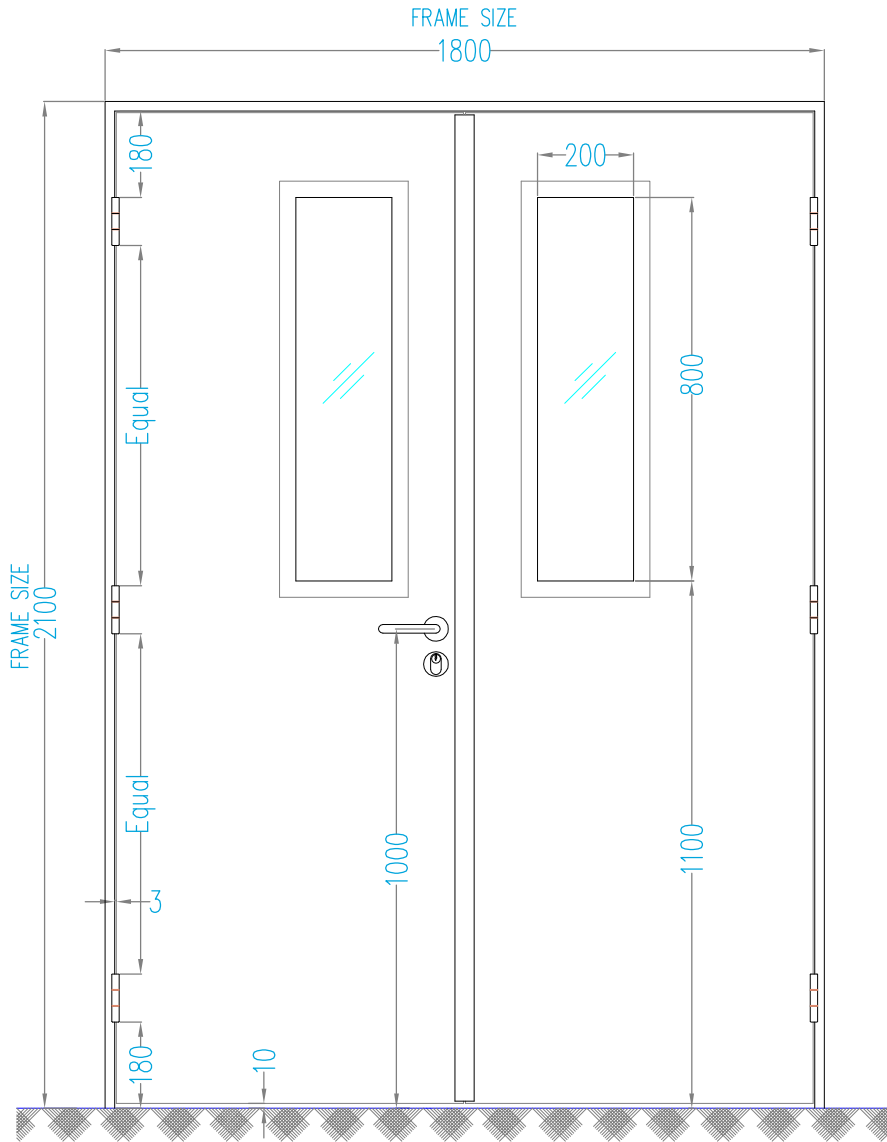

CORNER CONNECTIONS

CORNER COVER

CORNER TO DOOR FRAME

CORNER TO DOOR FRAME

90° CORNER

DOOR DETAIL

OVER PANEL-SOLID

OVER PANEL-GLAZED

GLAZED TO DOOR FRAME

DOUBLE DOOR UNIT

HEAD DETAIL

CEILING CONNECTION-SOLID

CEILING CONNECTION-GLAZED

CEILING CONNECTION-DOOR

PANEL BASES

ALUMINIUM BASE

RECESSED BASE

FLUSH BASE

PANEL CONNECTIONS

MALE FEMALE JOINT

PILASTER JOINT-SOLID TO SOLID

PILASTER JOINT-SOLID TO GLAZED

PILASTER JOINT-GLAZED TO GLAZED

PANEL TYPES

DOOR DESIGN

- F - Full Solid
- HG - Half Glaze
- FG - Full Glaze
- GTB - Glaze Top and Bottom
- VS - Vision Square(300mmx300mm)
- VR - Vision Round(300mm dia)
- VR1 - Vision Rectangle
- VR2 - Vision Rectangle