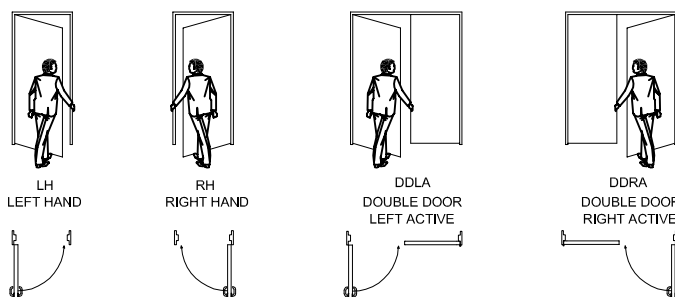

DOOR HANDING