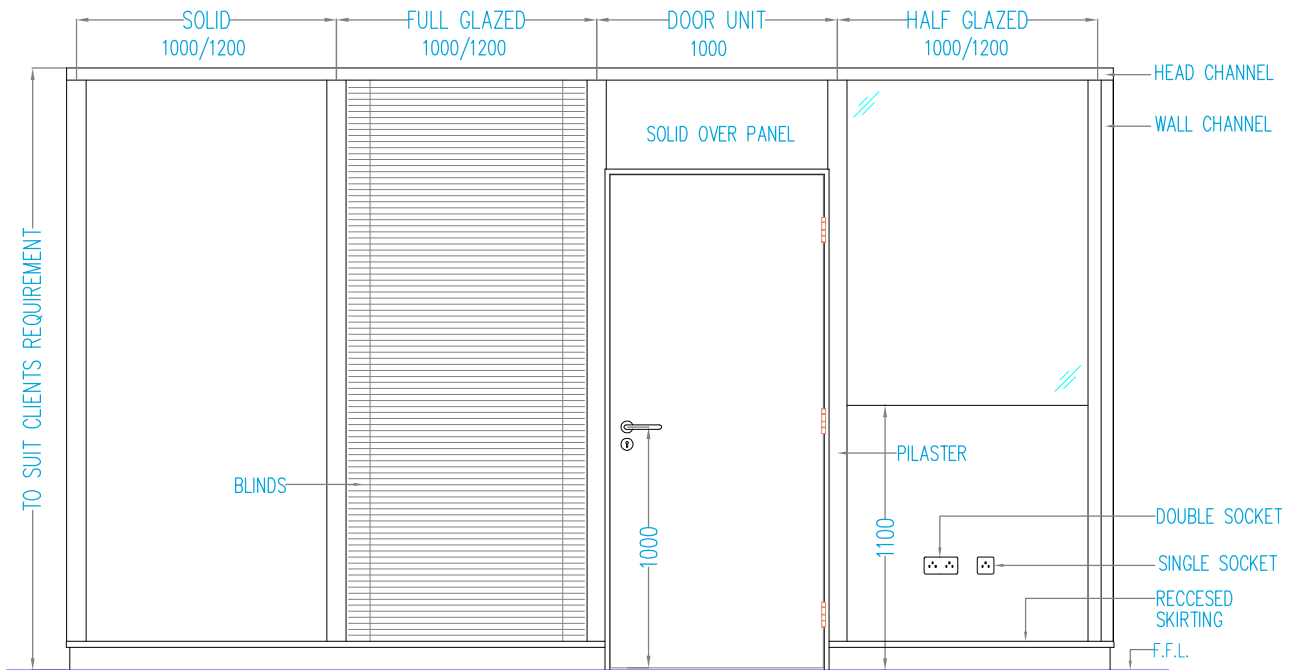

CORNER CONNECTIONS

CORNER COVER

CORNER TO DOOR FRAME

CORNER TO DOOR FRAME

90° CORNER

DOOR DETAIL

OVER PANEL-SOLID

OVER PANEL-GLAZED

GLAZED TO DOOR FRAME

DOUBLE DOOR UNIT

HEAD DETAIL

CEILING CONNECTION-SOLID

CEILING CONNECTION-GLAZED

CEILING CONNECTION-DOOR

PANEL BASES

ALUMINIUM BASE

RECESSED BASE

FLUSH BASE

PANEL CONNECTIONS

MALE FEMALE JOINT

PILASTER JOINT-SOLID TO SOLID

PILASTER JOINT-SOLID TO GLAZED

PILASTER JOINT-GLAZED TO GLAZED

PANEL TYPES

DOOR DESIGN

- F - Full Solid
- HG - Half Glaze
- FG - Full Glaze
- GTB - Glaze Top and Bottom
- VS - Vision Square(300mmx300mm)
- VR - Vision Round(300mm dia)
- VR1 - Vision Rectangle
- VR2 - Vision Rectangle