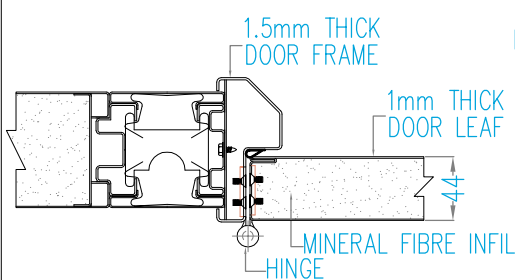

GLAZED TO DOOR FRAME

DOUBLE DOOR UNIT

HEAD DETAIL

CEILING CONNECTION-SOLID

CEILING CONNECTION-GLAZED

CEILING CONNECTION-DOOR

PANEL BASES

ALUMINIUM BASE

RECESSED BASE

FLUSH BASE

PANEL CONNECTIONS

MALE FEMALE JOINT

PILASTER JOINT-SOLID TO SOLID

PILASTER JOINT-SOLID TO GLAZED

PILASTER JOINT-GLAZED TO GLAZED

PANEL TYPES

DOOR DESIGN

- F - Full Solid
- HG - Half Glaze
- FG - Full Glaze
- GTB - Glaze Top and Bottom
- VS - Vision Square(300mmx300mm)
- VR - Vision Round(300mm dia)
- VR1 - Vision Rectangle
- VR2 - Vision Rectangle

Other designs available to individual clients specifications

DOOR HANDING

SINGLE DOOR UNIT

WALL CONNECTIONS

SOLID TO WALL

GLAZED TO WALL

HALF GLAZED PANEL

ELECTRICAL CUTOUTS