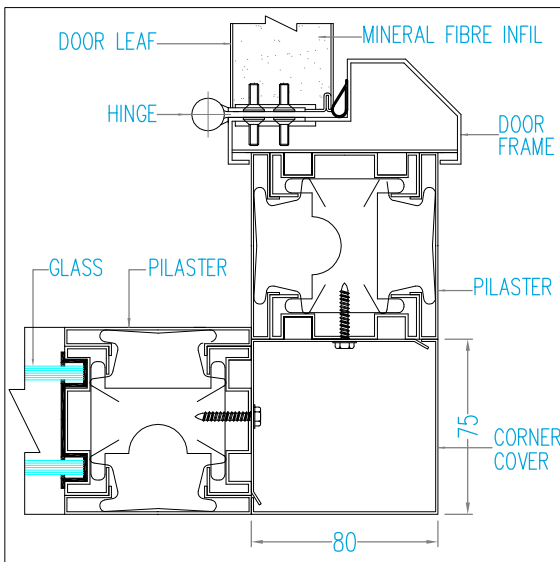

CORNER CONNECTIONS

CORNER COVER

CORNER TO DOOR FRAME

CORNER TO DOOR FRAME

90° CORNER

DOOR DETAIL

OVER PANEL-SOLID

OVER PANEL-GLAZED

GLAZED TO DOOR FRAME

DOUBLE DOOR UNIT

HEAD DETAIL

CEILING CONNECTION-SOLID

CEILING CONNECTION-GLAZED

CEILING CONNECTION-DOOR

PANEL BASES

ALUMINIUM BASE

RECESSED BASE

FLUSH BASE

PANEL CONNECTIONS

MALE FEMALE JOINT

PILASTER JOINT-SOLID TO SOLID

PILASTER JOINT-SOLID TO GLAZED

PILASTER JOINT-GLAZED TO GLAZED

PANEL TYPES

DOOR DESIGN

- F - Full Solid
- HG - Half Glaze
- FG - Full Glaze
- GTB - Glaze Top and Bottom
- VS - Vision Square(300mmx300mm)
- VR - Vision Round(300mm dia)
- VR1 - Vision Rectangle
- VR2 - Vision Rectangle