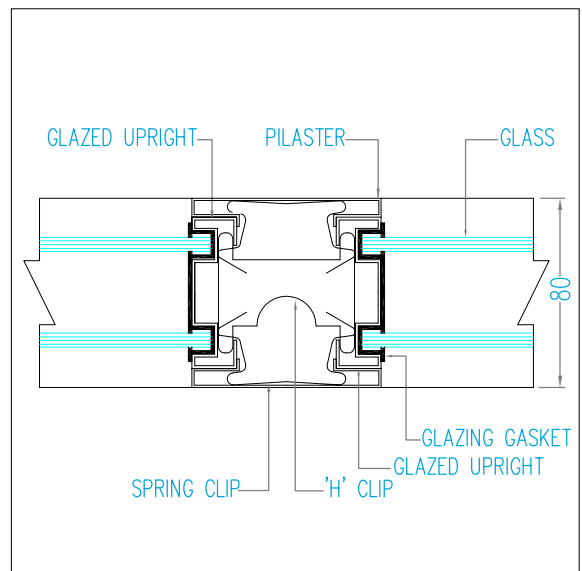

GLAZED TO DOOR FRAME

DOUBLE DOOR UNIT

HEAD DETAIL

CEILING CONNECTION-SOLID

CEILING CONNECTION-GLAZED

CEILING CONNECTION-DOOR

PANEL BASES

ALUMINIUM BASE

RECESSED BASE

FLUSH BASE

PANEL CONNECTIONS

MALE FEMALE JOINT

PILASTER JOINT-SOLID TO SOLID

PILASTER JOINT-SOLID TO GLAZED

PILASTER JOINT-GLAZED TO GLAZED

PANEL TYPES

DOOR DESIGN

- F - Full Solid
- HG - Half Glaze
- FG - Full Glaze
- GTB - Glaze Top and Bottom
- VS - Vision Square(300mmx300mm)
- VR - Vision Round(300mm dia)
- VR1 - Vision Rectangle
- VR2 - Vision Rectangle

Other designs available to individual clients specifications

DOOR HANDING

SINGLE DOOR UNIT

WALL CONNECTIONS

SOLID TO WALL

GLAZED TO WALL

HALF GLAZED PANEL

ELECTRICAL CUTOUTS