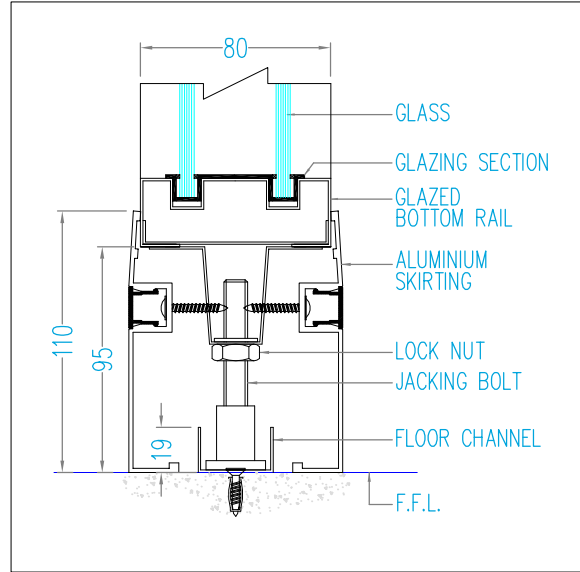

CORNER CONNECTIONS

CORNER COVER

CORNER TO DOOR FRAME

CORNER TO DOOR FRAME

90° CORNER

DOOR DETAIL

OVER PANEL-SOLID

OVER PANEL-GLAZED

GLAZED TO DOOR FRAME

DOUBLE DOOR UNIT

HEAD DETAIL

CEILING CONNECTION-SOLID

CEILING CONNECTION-GLAZED

CEILING CONNECTION-DOOR

PANEL BASES

ALUMINIUM BASE

RECESSED BASE

FLUSH BASE

PANEL CONNECTIONS

MALE FEMALE JOINT

PILASTER JOINT-SOLID TO SOLID

PILASTER JOINT-SOLID TO GLAZED

PILASTER JOINT-GLAZED TO GLAZED

PANEL TYPES

DOOR DESIGN

- F - Full Solid
- HG - Half Glaze
- FG - Full Glaze
- GTB - Glaze Top and Bottom
- VS - Vision Square(300mmx300mm)
- VR - Vision Round(300mm dia)
- VR1 - Vision Rectangle
- VR2 - Vision Rectangle