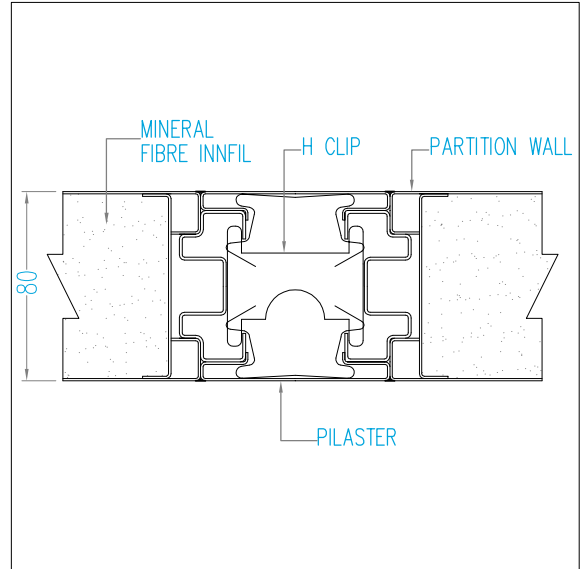

GLAZED TO DOOR FRAME

DOUBLE DOOR UNIT

HEAD DETAIL

CEILING CONNECTION-SOLID

CEILING CONNECTION-GLAZED

CEILING CONNECTION-DOOR

PANEL BASES

ALUMINIUM BASE

RECESSED BASE

FLUSH BASE

PANEL CONNECTIONS

MALE FEMALE JOINT

PILASTER JOINT-SOLID TO SOLID

PILASTER JOINT-SOLID TO GLAZED

PILASTER JOINT-GLAZED TO GLAZED

PANEL TYPES

DOOR DESIGN

- F - Full Solid
- HG - Half Glaze
- FG - Full Glaze
- GTB - Glaze Top and Bottom
- VS - Vision Square(300mmx300mm)
- VR - Vision Round(300mm dia)
- VR1 - Vision Rectangle
- VR2 - Vision Rectangle

Other designs available to individual clients specifications

DOOR HANDING

SINGLE DOOR UNIT

WALL CONNECTIONS

SOLID TO WALL

GLAZED TO WALL

HALF GLAZED PANEL

ELECTRICAL CUTOUTS