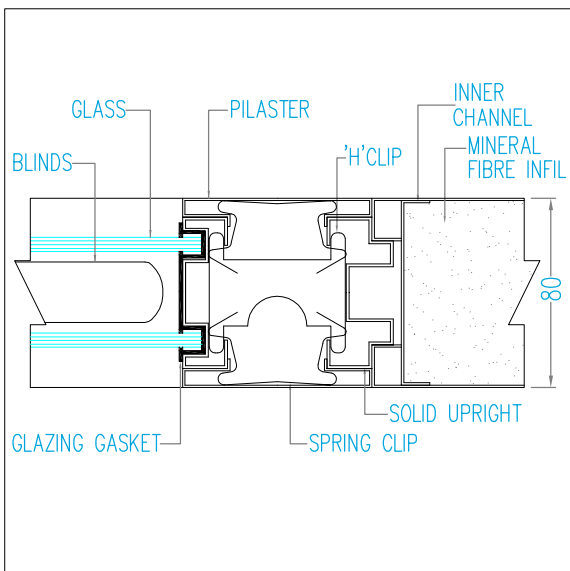

GLAZED TO DOOR FRAME

DOUBLE DOOR UNIT

HEAD DETAIL

CEILING CONNECTION-SOLID

CEILING CONNECTION-GLAZED

CEILING CONNECTION-DOOR

PANEL BASES

ALUMINIUM BASE

RECESSED BASE

FLUSH BASE

PANEL CONNECTIONS

MALE FEMALE JOINT

PILASTER JOINT-SOLID TO SOLID

PILASTER JOINT-SOLID TO GLAZED

PILASTER JOINT-GLAZED TO GLAZED

PANEL TYPES

DOOR DESIGN

- F - Full Solid
- HG - Half Glaze
- FG - Full Glaze
- GTB - Glaze Top and Bottom
- VS - Vision Square(300mmx300mm)
- VR - Vision Round(300mm dia)
- VR1 - Vision Rectangle
- VR2 - Vision Rectangle

Other designs available to individual clients specifications

DOOR HANDING

SINGLE DOOR UNIT

WALL CONNECTIONS

SOLID TO WALL

GLAZED TO WALL

HALF GLAZED PANEL

ELECTRICAL CUTOUTS