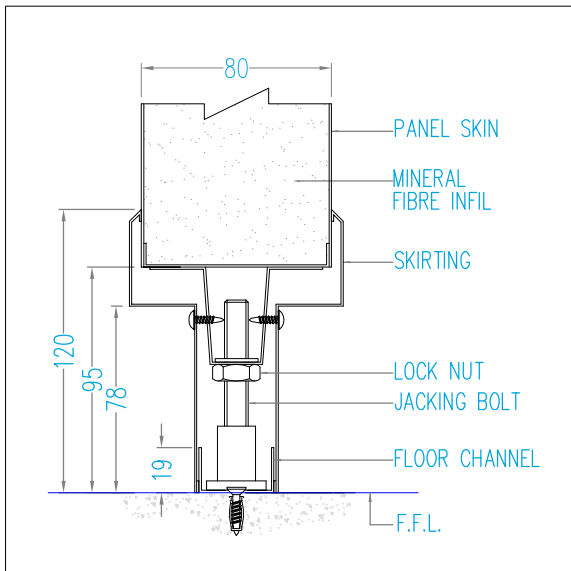

GLAZED TO DOOR FRAME

DOUBLE DOOR UNIT

HEAD DETAIL

CEILING CONNECTION-SOLID

CEILING CONNECTION-GLAZED

CEILING CONNECTION-DOOR

PANEL BASES

ALUMINIUM BASE

RECESSED BASE

FLUSH BASE

PANEL CONNECTIONS

MALE FEMALE JOINT

PILASTER JOINT-SOLID TO SOLID

PILASTER JOINT-SOLID TO GLAZED

PILASTER JOINT-GLAZED TO GLAZED

PANEL TYPES

DOOR DESIGN

- F - Full Solid
- HG - Half Glaze
- FG - Full Glaze
- GTB - Glaze Top and Bottom
- VS - Vision Square(300mmx300mm)
- VR - Vision Round(300mm dia)
- VR1 - Vision Rectangle
- VR2 - Vision Rectangle